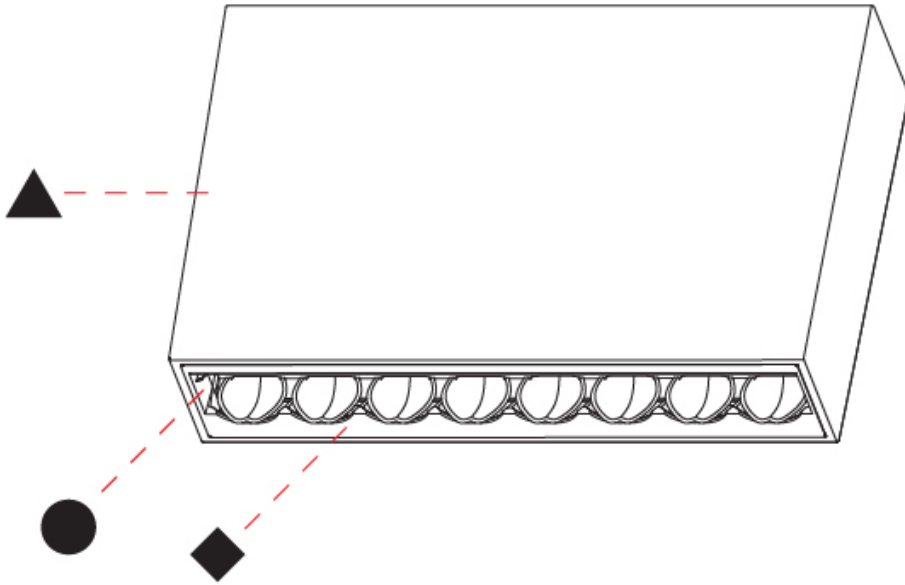

MAGIQ HOLLOW WALLWASH SURFACE

A3D188-

PROJECT	_____
TYPE	_____
SPECIFIER	_____
QUANTITY	_____
DATE	_____